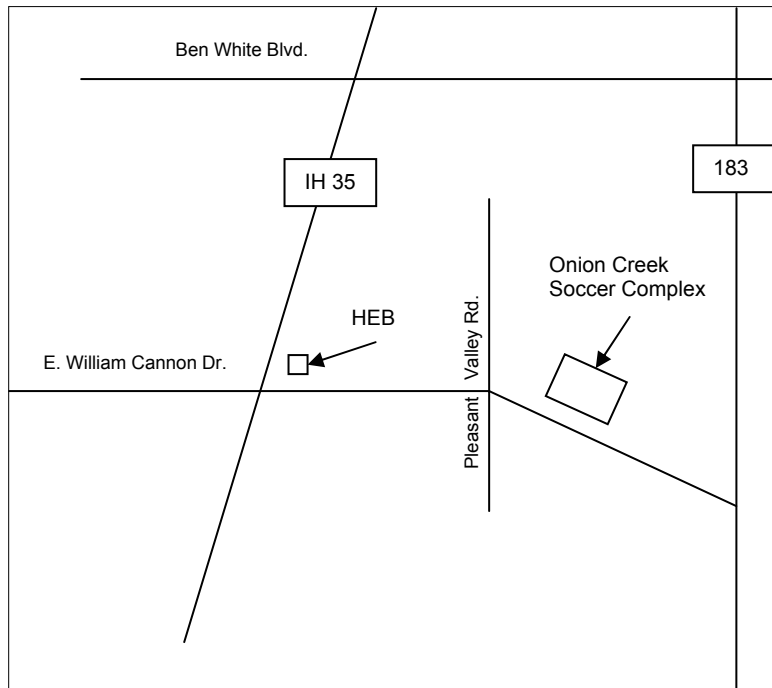

Directions to Onion Creek Soccer Complex (OCSC)

[GOOGLE MAPS LINK TO OCSC](#)

[MAPQUEST LINK TO OCSC](#)

From North Austin: Take IH 35 south to the William Cannon Dr exit. From the access road, turn left (east) onto William Cannon, which crosses over IH 35. Continue east on William Cannon for approximately one and a half (1.5) miles. The complex is on the left about a half block past the Pleasant Valley Rd. intersection.

From South Austin: Take IH 35 north to the William Cannon Dr. exit. Turn right from the access road onto William Cannon Dr. Continue east on William Cannon for approximately one and a half (1.5) miles. The complex is on the left about a half block past the Pleasant Valley Rd. intersection.